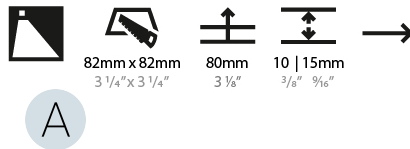

1. To build a product code in our configurator select the specify button on the base model # product page
2. To build a manual product code on this datasheet choose from the options listed below in blue font and add the suffix to the base model #

GENERAL

Series: Delight
Subseries: Delight Gooo!
Brand: Prolicht
Division: Architectural
Mounting Type: Recessed
Mounting Location: Wall
Subcategory: Step Light

PHYSICAL

Shape: Square
Length (mm): 90
Length (in): 3 ⁹/₁₆
Height (mm): 90
Depth (mm): 72
Height (in): 3 ⁹/₁₆
Depth (in): 2 ¹³/₁₆
Min. Recessing Depth (mm): 15
Min. Recessing Depth (in): 9/16
Light Distribution: Asymmetric
Weight (kg): 0.3
Weight (lbs): 0.66
Fixture Finish: SSR / BKV / CWI / CRY / HAB / UFT / ITA / RUA / FTG / MYG / LOD / PUS / FRO / FUP / KIA / POP / BLS / SPG / MEY / GOH / GUM / CHC / COM / ABZ / JAG / OBR / MOS / ROR
Fixture Material: Aluminum

ELECTRICAL

Lamp Type: LED (Zhaga Standard)
Input Wattage (W): 2.2
Total Output Wattage (W): 2
Dimming: Non-Dimming / Phase Dimming (120Vac only) / 0-10V Dimming
Driver Included: No
Driver Location: Remote
Driver Type: Constant Current - Universal
Driver Class: Class 2
Input Voltage (V): 120 - 277
Constant Current (MA): 700

LED

Number of LEDs: 1
Color Temperature (°K): 2700 / 3000 / 4000
Max. Delivered Lumen (lm): 50
CRI: >90 CRI
Lamp Life (hrs): 50000

OPTICAL

RATINGS AND CERTIFICATIONS

Certified By: Certified for North American Standards
IP rating: IP20