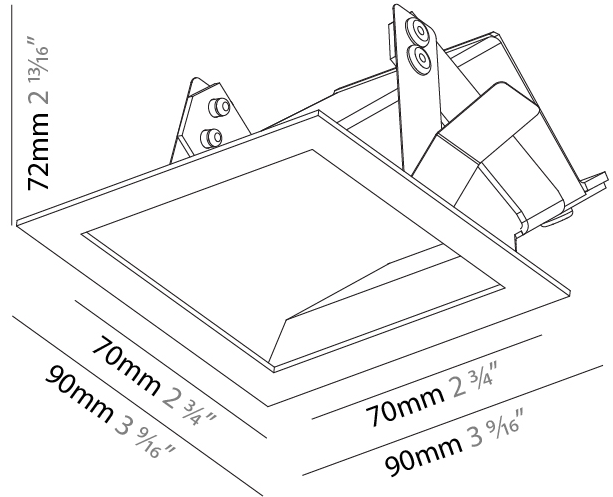

1. To build a product code in our configurator select the specify button on the base model # product page
2. To build a manual product code on this datasheet choose from the options listed below in blue font and add the suffix to the base model #

GENERAL

Series: Delight
Subseries: Delight Gooo!
Brand: Prolicht
Division: Architectural
Mounting Type: Recessed
Mounting Location: Wall
Subcategory: Step Light

PHYSICAL

Shape: Square
Length (mm): 90
Length (in): 3 ⁹/₁₆
Height (mm): 90
Depth (mm): 72
Height (in): 3 ⁹/₁₆
Depth (in): 2 ¹³/₁₆
Min. Recessing Depth (mm): 15
Min. Recessing Depth (in): 9/16
Light Distribution: Asymmetric
Weight (kg): 0.3
Weight (lbs): 0.66
Fixture Finish: SSR / BKV / CWI / CRY / HAB / UFT / ITA / RUA / FTG / MYG / LOD / PUS / FRO / FUP / KIA / POP / BLS / SPG / MEY / GOH / GUM / CHC / COM / ABZ / JAG / OBR / MOS / ROR
Fixture Material: Aluminum

ELECTRICAL

Lamp Type: LED (Zhaga Standard)
Input Wattage (W): 2.2
Total Output Wattage (W): 2
Dimming: Non-Dimming / Phase Dimming (120Vac only) / 0-10V Dimming
Driver Included: No
Driver Location: Remote
Driver Type: Constant Current - Universal
Driver Class: Class 2
Input Voltage (V): 120 - 277
Constant Current (MA): 700

LED

Number of LEDs: 1
Color Temperature (°K): 2700 / 3000 / 4000
Max. Delivered Lumen (lm): 50
CRI: >90 CRI
Lamp Life (hrs): 50000

OPTICAL

RATINGS AND CERTIFICATIONS

Certified By: Certified for North American Standards
IP rating: IP20